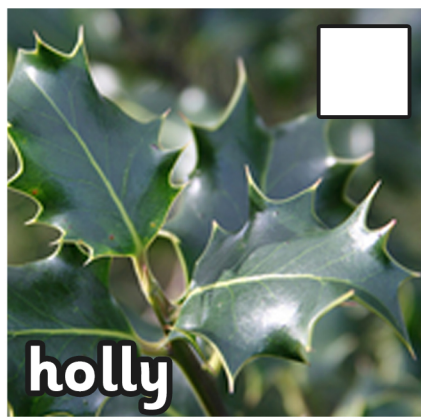

# Tree Identification Sheet

Photos courtesy of Images\_Of\_Money, BinaryApe, homeredwardprice, Born1945, steelenstorm, Ervins Strauhmanis, Jamie Richmond, Virens, raider of gin, Dendroica cerulea, homeredwardprice, milleniumistic, Roberto Verzo (@flickr.com) - granted under creative commons licence - attribution