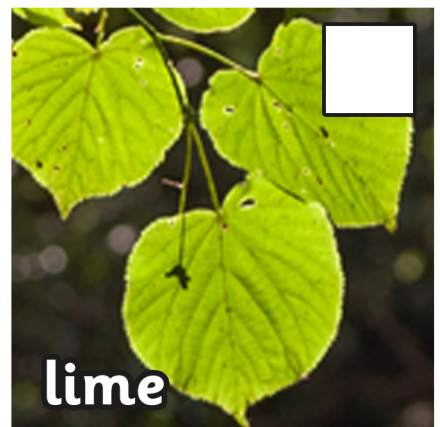

# Tree Identification Sheet

Photos courtesy of Images\_Of\_Money, BinaryApe, homeredwardprice, Born1945, steelenstorm, Ervins Strauhmanis, Jamie Richmond, Virens, raider of gin, Dendroica cerulea, homeredwardprice, milleniumistic, Roberto Verzo (@flickr.com) - granted under creative commons licence - attribution